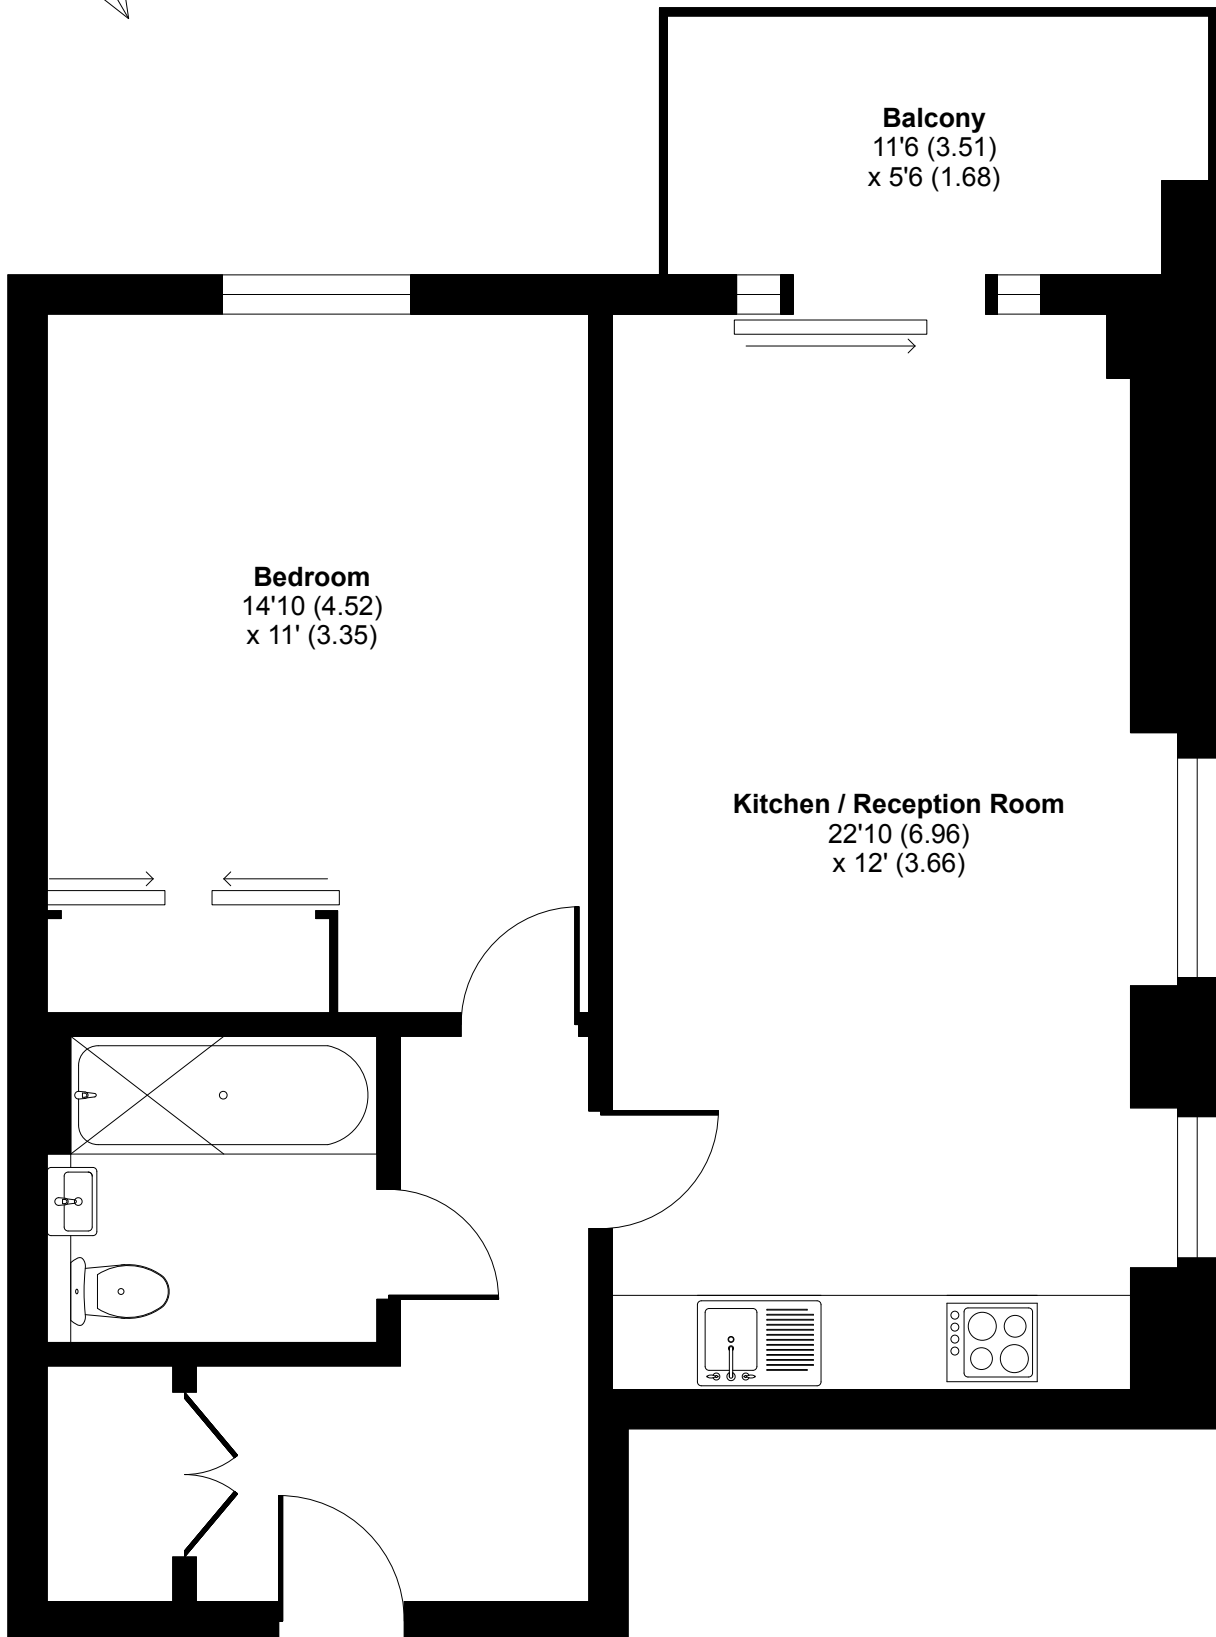

Aerodrome Road, London, NW9

Approximate Area = 600 sq ft / 55.7 sq m

For identification only - Not to scale

SIXTH FLOOR